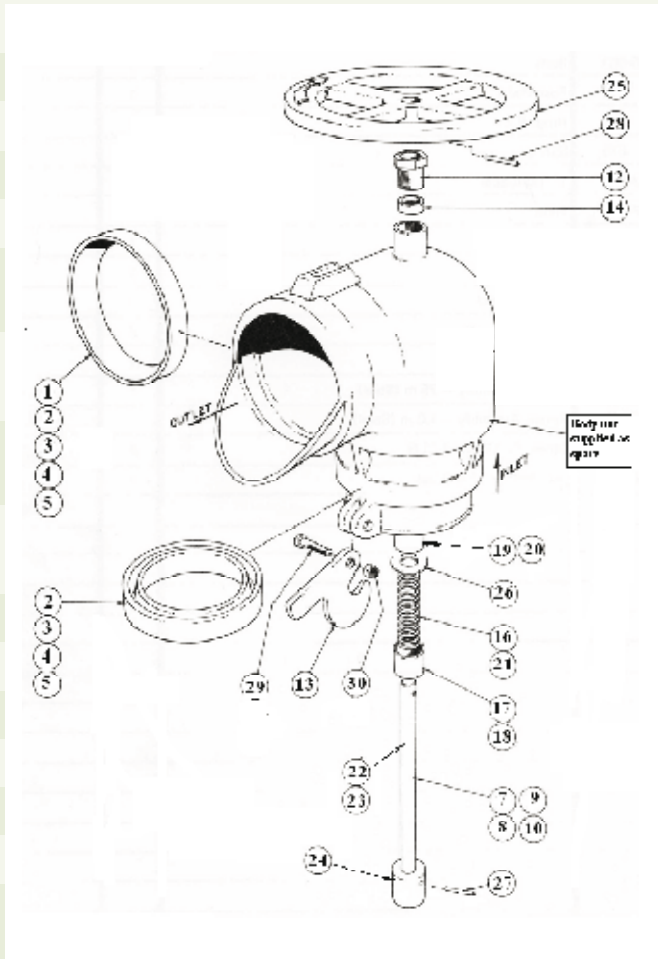

Aluminium Priming Pump Spares

Item	Part no.	Description
1	24-05-601	Priming pump top
2	24-05-602	Priming pump bottom
3	24-05-603	Spindle
4	24-05-604	Suction valve
5	24-05-606	Diaphragm
6	24-05-609	Spacer
7	24-05-611	Discharge valve
8	24-05-403	Handle assembly (includes items 9, 10 & 13)
18	24-05-608	Spindle assembly (includes Items 3,13,17 & 14)
19	24-05-612	Nuts & Bolts Kit (includes Items 9,10,12,13,15)

The weight of full assembly is 3.83kg. Discharge valve thread is 1 1/4" and suction valve thread is 1/2".

Valve Elbow Spares

Item	Part no.	Description
1	23-02-608	2" tight seal
2	23-02-609	3" tight seal
3	23-02-610	4" tight seal
4	23-02-611	5" tight seal
5	23-02-612	6" tight seal
7	23-13-402	3" to 6" valve stem assy (items 22, 24 & 27)
8	23-13-404	3" to 6" stem & handle assy (items 7, 25 & 28)
9	23-13-408	4" to 6" extended stem assy (items 23, 24 & 27)
10	23-13-409	4" to 6" ext, stem & handle assy (items 9, 25 & 28)
12	23-13-613	Gland nut
13	23-13-614	Elbow latch
14	23-13-616	Gland seal
16	23-13-618	Spring
17	23-13-619	Stem spacer 3" to 4"
18	23-13-620	Stem spacer 5" to 6"
19	23-13-621	Stem stop tube 4" extended valve
20	23-13-622	Stem stop tube 3" extended valve
21	23-13-624	Stem spring 5" to 6"
22	23-13-626	Stem 3" to 6"
23	23-13-627	Stem extended valve
24	23-13-628	Stem sleeve
25	23-13-642	Handle
26	86-39-313	Washer
27	86-96-399	Spirol pin 6 x 30 lg.
28	86-96-400	Spirol pin 6 x 35 lg
29	82-04-673	Bolt M10 x 45 lg.
30	86-20-322	M10 nyloc nut