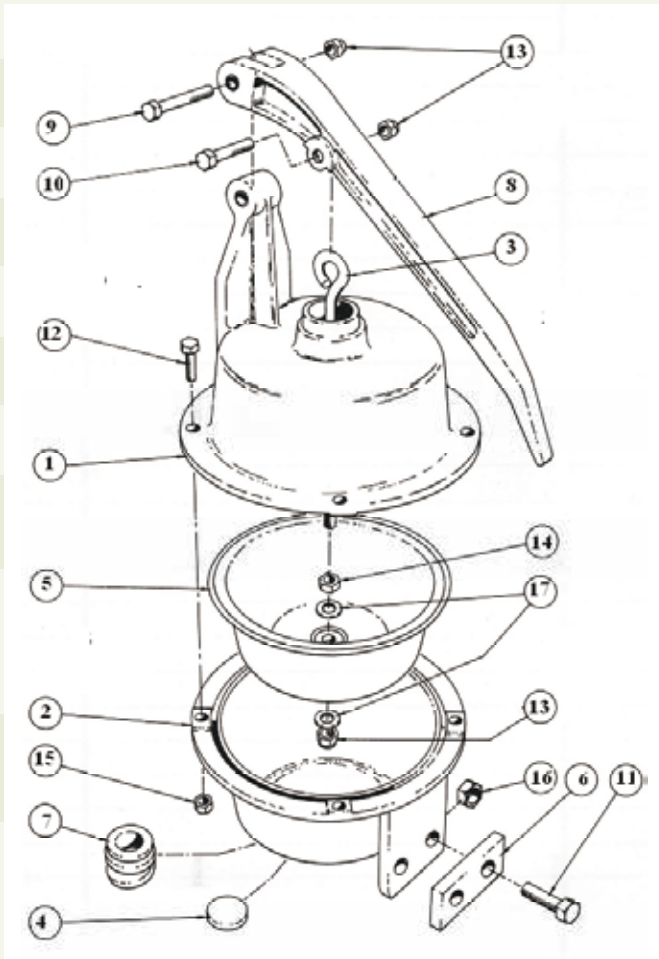

Aluminium Priming Pump Spares

Item	Part no.	Description
1	24-05-601	Priming pump top
2	24-05-602	Priming pump bottom
3	24-05-603	Spindle
4	24-05-604	Suction valve
5	24-05-606	Diaphragm
6	24-05-609	Spacer
7	24-05-611	Discharge valve
8	24-05-403	Handle assembly (includes items 9, 10 & 13)
18	24-05-608	Spindle assembly (includes Items 3,13,17 & 14)
19	24-05-612	Nuts & Bolts Kit (includes Items 9,10,12,13,15)

The superior quality of Wright Rain aluminium casting fittings is renowned throughout the world and priming pump is not exceptional. It is manufactured under stringent quality control procedures, registered to ISO 9002 and exclusively hardened to Wright Rain specification for increased durability.

The weight of full assembly is 3.83kg. Discharge valve thread is 1 1/4" and suction valve thread is 1/2".