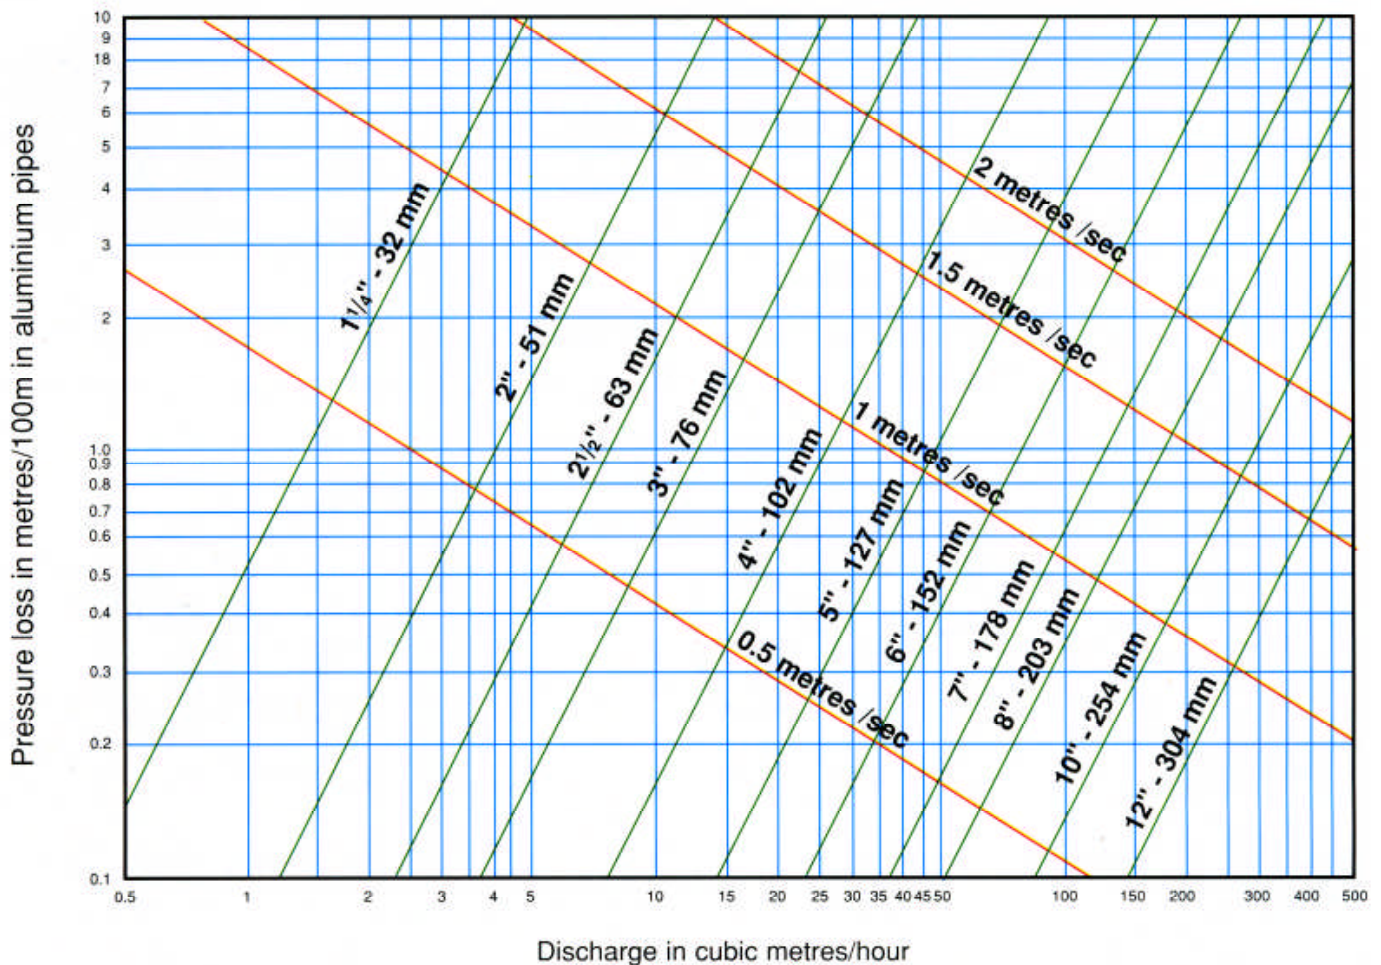

Aluminium Pipe

Pipe Specification

Diameter	2"	3"	4"	5"	6"
Diameter tolerance (mm)	0.254	0.381	0.508	0.635	0.762
Wall thickness (mm)	0.90	1.00	1.18	1.3	1.42
Ovality (mm)	0.203	0.41	0.58	0.81	1.02
Denting factor	62	62	62	67	84
Lengths (m)	6 & 9	6 & 9	6 & 9	6 & 9	6 & 9
Weight (kg/m)	0.382	0.640	1.009	1.391	1.825
Working pressure (bar)	12	12	12	12	10
Coupler options					
Main		Yes	Yes	Yes	Yes
Apron	Yes	Yes			
Sprinkler	Yes	Yes	Yes	Yes	
Valved (valve size)		3"	3" & 4"	3" & 4"	3" & 4"
Riser		Yes	Yes		

The superior quality of Wright Rain aluminium pipe is renowned throughout the world for its light weight, strength and resistance to corrosion, making it ideal for irrigation applications.

It is manufactured under stringent quality control procedures, registered to ISO 9002 and exclusively hardened to Wright Rain specification for increased durability.

The tube, supplied in 6m or 9m lengths is supplied with a range of genuine Wright Rain coupler options.

Pressure Loss Chart